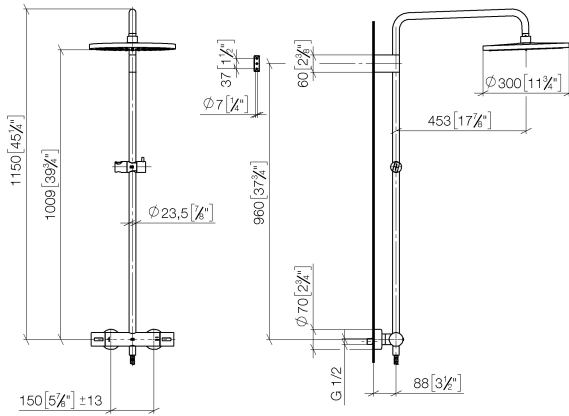

Showerpipe with shower thermostat - Chrome

IMO

ST 050 306 6979

Fits: IMO, LULU, TARA, LISSÉ, VAIA, META, CYO

- shower with fixed riser projection 453mm
- Rain shower: PURE RAIN, max. flow rate 14 l/min (at 3 bar)
- Function from: 10 l/min
- rain shower Ø 300 mm
- rain shower with anti-scale system
- Hand shower: Three or five settings: COMPACT RAIN, COMPACT SOFT FLOW, COMPACT AQUAPRESSURE FLOW, max. flow rate 15 l/min (at 3 bar)
- spray head Ø 100mm
- rotary diverter with volume control and shut-off function
- slide-on rosettes Ø 70 mm
- height of fittings up to rain shower (bottom edge) 1009mm
- height of fittings up to top edge of elbow 1150mm
- gauge 150 mm - 13 mm
- metal shower hose 1750mm with integrated anti-twist protection
- 1/2" connection
- slide bar
- Pipe diameter 23.5 mm

Required miscellaneous

	Hand shower - Chrome	28 018 979-00
--	-----------------------------	---------------

ST 050 306 6979

mm [inches]
1:10

Flow rate chart

Certificates

DVGW_DW-6509DN0123. Belgaqua_21-032-27_5. WRAS_2204013. LGA_38736.

ST 050 306 6979

Spare parts list

No.	Item Number	Name	Quantity used	Delivery time
1	04 12 05 091 00-00	shower	1	10
2	09 23 01 039 90	sieve	1	2
3	90 28 22 348 00-00	pipe	1	10
4	90 17 11 150 00-00	holder	1	10
5	90 28 22 349 00-00	pipe	1	10
6	04 17 01 250 00-00	connection	1	10
7	90 17 33 015 00-00	handle	2	10
8	90 14 20 026 00 90	seal	1	2
9	12 570 970-00	Slide unit - Chrome	1	10
10	28 322 970-00	Metal shower hose 1/2" x 3/8" x 1750 mm - Chrome	1	2

Showerpipe with shower thermostat - Chrome

IMO

ST 050 306 6979

- Three or five settings: COMPACT RAIN, COMPACT SOFT FLOW, COMPACT AQUAPRESSURE FLOW, max. flow rate 15 l/min (at 3 bar)
- with anti-scale system
- spray head Ø 100mm
- 1/2" connection
- WRAS 1704043
- Function from: 7 l/min