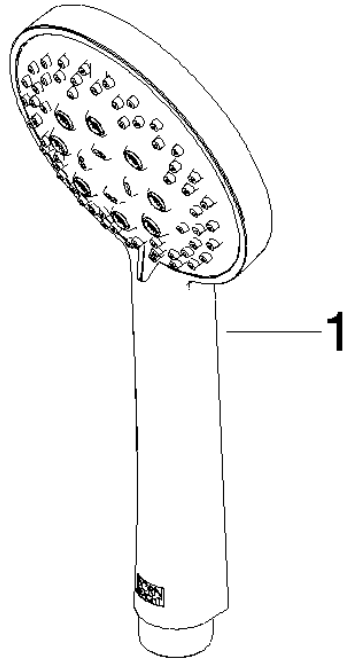

Showerpipe with shower thermostat - Chrome

IMO

ST 050 306 6979

Fits: IMO, LULU, TARA, LISSÉ, VAIA, META, CYO

- shower with fixed riser projection 453mm
- Rain shower: PURE RAIN, max. flow rate 14 l/min (at 3 bar)
- Function from: 10 l/min
- rain shower Ø 300 mm
- rain shower with anti-scale system
- Hand shower: Three or five settings: COMPACT RAIN, COMPACT SOFT FLOW, COMPACT AQUAPRESSURE FLOW, max. flow rate 15 l/min (at 3 bar)
- spray head Ø 100mm
- rotary diverter with volume control and shut-off function
- slide-on rosettes Ø 70 mm
- height of fittings up to rain shower (bottom edge) 1009mm
- height of fittings up to top edge of elbow 1150mm
- gauge 150 mm - 13 mm
- metal shower hose 1750mm with integrated anti-twist protection
- 1/2" connection
- slide bar
- Pipe diameter 23.5 mm

ST 050 306 6979

Spare parts list

No.	Item Number	Name	Quantity used	Delivery time
1	04 12 05 091 00-00	shower	1	10
2	09 23 01 039 90	sieve	1	2
3	90 28 22 348 00-00	pipe	1	10
4	90 17 11 150 00-00	holder	1	10
5	90 28 22 349 00-00	pipe	1	10
6	04 17 01 250 00-00	connection	1	10
7	90 17 33 015 00-00	handle	2	10
8	90 14 20 026 00 90	seal	1	2
9	12 570 970-00	Slide unit - Chrome	1	10
10	28 322 970-00	Metal shower hose 1/2" x 3/8" x 1750 mm - Chrome	1	2

ST 050 306 6979

ST 050 306 6979

mm [inches]

Flow rate chart

Certificates

LGA_29984.

DVGW_DW-
6517DN0129.

WRAS_2210003.

Spare parts list

No.	Item Number	Name	Quantity used	Delivery time
1	09 23 01 039 90	sieve	1	2