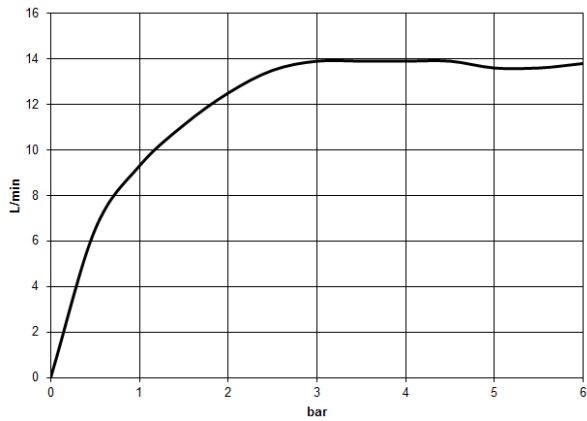

Required miscellaneous

	Hand shower - Chrome	28 018 979-00
--	-----------------------------	---------------

ST 050 306 6979

mm [inches]
1:10

Flow rate chart

Certificates

DVGW_DW-6509DN0123. Belgaqua_21-032-27_5. WRAS_2204013. LGA_38736.